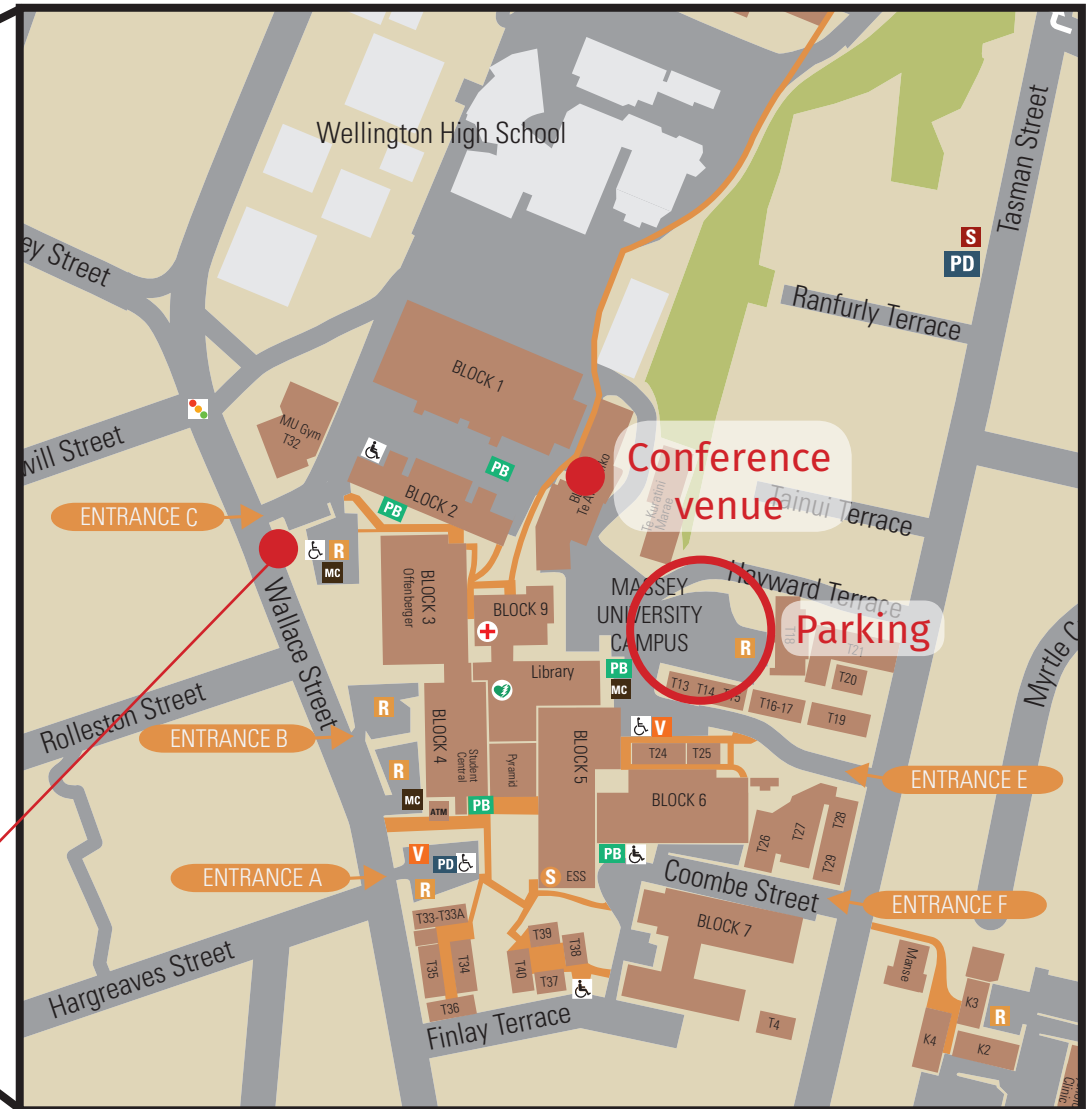

# PHANZA

After the War - What's Next?  
PHANZA Conference 2019

The conference is held in Block 12: Te Ara Hihiko. There is access on either side of the building which will be clearly signposted. Parking is available on campus - enter through Entrance E.

For more information  
about buses visit:  
[metlink.org.nz](http://metlink.org.nz)

Bus Stop 6014  
Bus No. 1

Bus Stop 6914  
Bus Nos. 3 & 17e